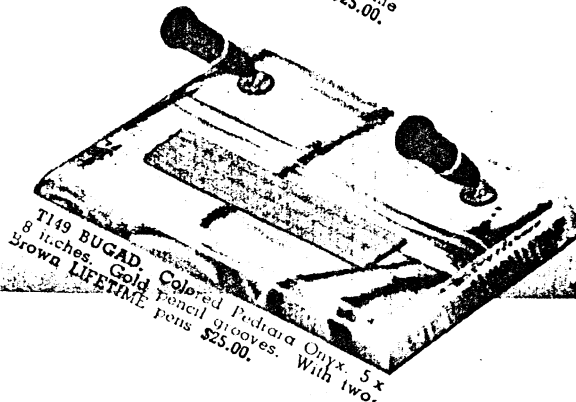

T149 BUGAD. Colored Pedra Onyx, 5 x 8 inches. Gold pencil grooves. With two Brown LIFETIME pens $25.00.

SUGGEST SHEAFFER'S FOR EXECUTIVES'

All desk sets on this page also available with AUTOGRAPH LIFETIME pens in facsimile signature engraving (see page 8) at $3.00 additional per pen. *Telechron Electric movement for 110 volt 60 cycle AC current only.